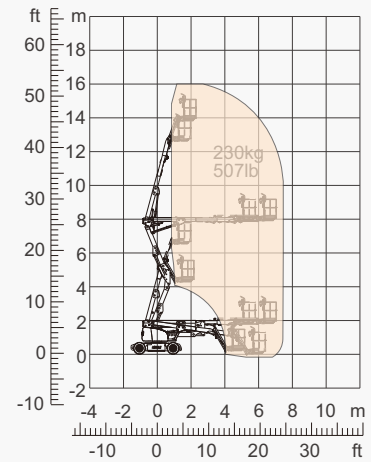

SPECIFICATIONS

Size	Metric	British
Max. Working Height	16.30m	53ft 6in
Max. Platform Height	14.30m	46ft 11in
Max. Operating Range	7.15m	23ft 6in
Max. Platform Range	6.55m	21ft 6in
Up and Over Clearance	7.89m	25ft 11in
Overall Length(Stowed) A	6.77m	22ft 3in
Overall Length(Transport) B	5.15m	16ft 11in
Overall Width(Stowed) C	1.73m	5ft 8in
Overall Height(Stowed) D	2.00m	6ft 7in
Platform Size(Length×Width)	1.45m×0.76m	4ft 9in × 2ft 6in
Turntable Tailswing	0	0
Ground Clearance	0.20m	8in
Wheelbase E	2.00m	6ft 7in
Turning Radius(Inside/Outside)	2.08m/3.30m	6ft 10in/10ft 10in
Tyres	17.5×6.75	17.5×6.75

Performance

S.W.L	230kg	507lb
Max. Occupants	2	2
Gradeability	30%	30%
Travel Speed(Stowed)	6.1km/h	3.8mph
Travel Speed(Raised)	1.1km/h	0.7mph
Max.Working Slope	X-3°/Y-3°	X-3°/Y-3°
Turret Rotation	360 °Discontinuity	360 °Discontinuity
Platform Rotation	180°	180°
Jib Movement	130°	130°

Weight

Overall Weight	6700kg	14770lb
----------------	--------	---------

Power

Battery	48V/300Ah	48V/300Ah
Charger	48V/35A	48V/35A
Hydraulic Oil Tank	30L	7.9gal

Range Of Motion

FEATURES

Standard Items

- Proportional Controls
- Manual Safety Pump
- Hour Meter
- Tilt Sensor
- 360° Turntable Rotation
- Self-leveling Platform
- Deadman
- Foam-filled Tyres
- Two-Wheel Steering
- Two-Wheel Drive
- Onboard Diagnostic System
- All Motion Alarm
- Horn
- Flashing Beacon
- Zero Emission