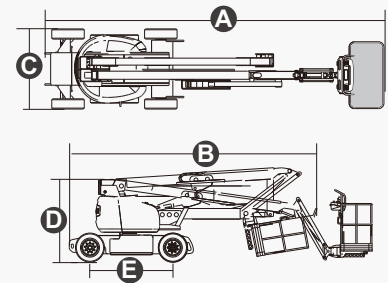

SPECIFICATIONS

Size	Metric	British
Max. Working Height	16.30m	53ft 6in
Max. Platform Height	14.30m	46ft 11in
Max. Operating Range	7.15m	23ft 6in
Max. Platform Range	6.55m	21ft 6in
Up and Over Clearance	7.89m	25ft 11in
Overall Length(Stowed) A	6.77m	22ft 3in
Overall Length(Transport) B	5.15m	16ft 11in
Overall Width(Stowed) C	1.73m	5ft 8in
Overall Height(Stowed) D	2.00m	6ft 7in
Platform Size(Length×Width)	1.45m×0.76m	4ft 9in × 2ft 6in
Turntable Tailswing	0	0
Ground Clearance	0.20m	8in
Wheelbase E	2.00m	6ft 7in
Turning Radius(Inside/Outside)	2.08m/3.30m	6ft 10in/10ft 10in
Tyres	17.5×6.75	17.5×6.75

Weight

Overall Weight	6700kg	14770lb
----------------	--------	---------

Power

Battery	48V/300Ah	48V/300Ah
Charger	48V/35A	48V/35A
Hydraulic Oil Tank	30L	7.9gal

Range Of Motion

FEATURES

Standard Items

- Proportional Controls
- Manual Safety Pump
- Hour Meter
- Tilt Sensor
- 360° Turntable Rotation
- Self-leveling Platform
- Deadman
- Foam-filled Tyres
- Two-Wheel Steering
- Two-Wheel Drive
- Onboard Diagnostic System
- All Motion Alarm
- Horn
- Flashing Beacon
- Zero Emission