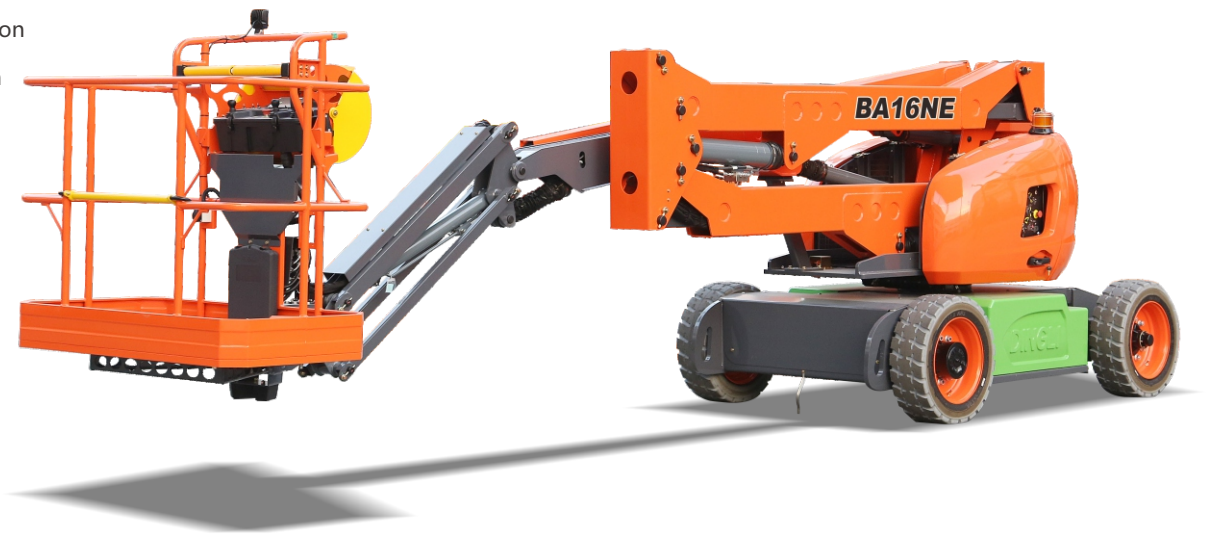

SPECIFICATIONS

Size	Metric	British
Max. Working Height	16.30m	53ft 6in
Max. Platform Height	14.30m	46ft 11in
Max. Operating Range	7.15m	23ft 6in
Max. Platform Range	6.55m	21ft 6in
Up and Over Clearance	7.89m	25ft 11in
Overall Length(Stowed) A	6.77m	22ft 3in
Overall Length(Transport) B	5.15m	16ft 11in
Overall Width(Stowed) C	1.73m	5ft 8in
Overall Height(Stowed) D	2.00m	6ft 7in
Platform Size(Length×Width)	1.45m×0.76m	4ft 9in × 2ft 6in
Turntable Tailswing	0	0
Ground Clearance	0.20m	8in
Wheelbase E	2.00m	6ft 7in
Turning Radius(Inside/Outside)	2.08m/3.30m	6ft 10in/10ft 10in
Tyres	17.5×6.75	17.5×6.75

Performance

S.W.L	230kg	507lb
Max. Occupants	2	2
Gradeability	30%	30%
Travel Speed(Stowed)	6.1km/h	3.8mph
Travel Speed(Raised)	1.1km/h	0.7mph
Max.Working Slope	X-3°/Y-3°	X-3°/Y-3°
Turret Rotation	360 °Discontinuity	360 °Discontinuity
Platform Rotation	180°	180°
Jib Movement	130°	130°

Weight

Overall Weight	6700kg	14770lb
----------------	--------	---------

Power

Battery	48V/300Ah	48V/300Ah
Charger	48V/35A	48V/35A
Hydraulic Oil Tank	30L	7.9gal

Range Of Motion

FEATURES

Standard Items

- Proportional Controls
- Manual Safety Pump
- Hour Meter
- Tilt Sensor
- 360° Turntable Rotation
- Self-leveling Platform
- Deadman
- Foam-filled Tyres
- Two-Wheel Steering
- Two-Wheel Drive
- Onboard Diagnostic System
- All Motion Alarm
- Horn
- Flashing Beacon
- Zero Emission